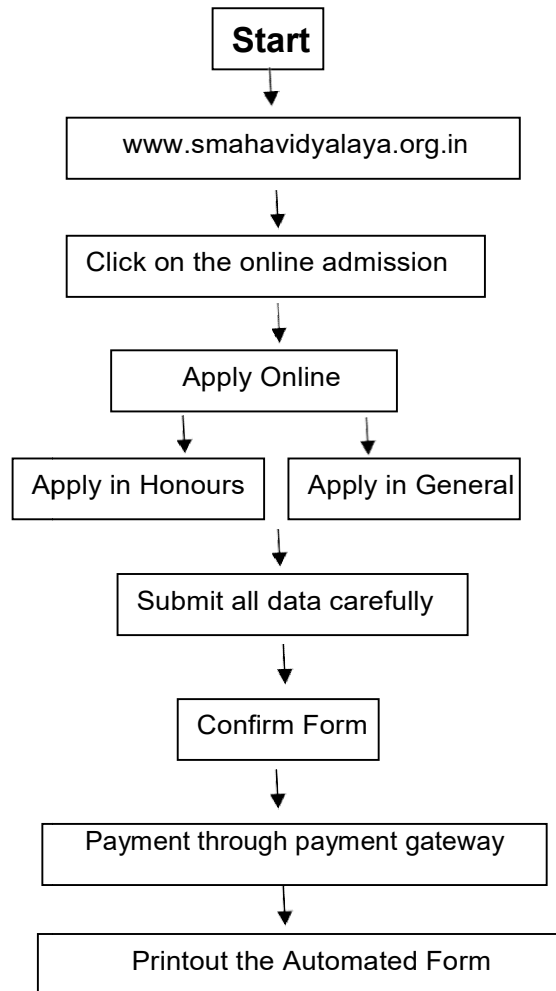

SUBARNAREKHA MAHAVIDYALAYA

GOPIBALLAVPUR :: JHARGRAM

Work flow Diagramme

Merit list will be published on college website www.smahavidyalaya.org.in

For admission follow the notice Guideline & Schedule

For admission 2020-2021